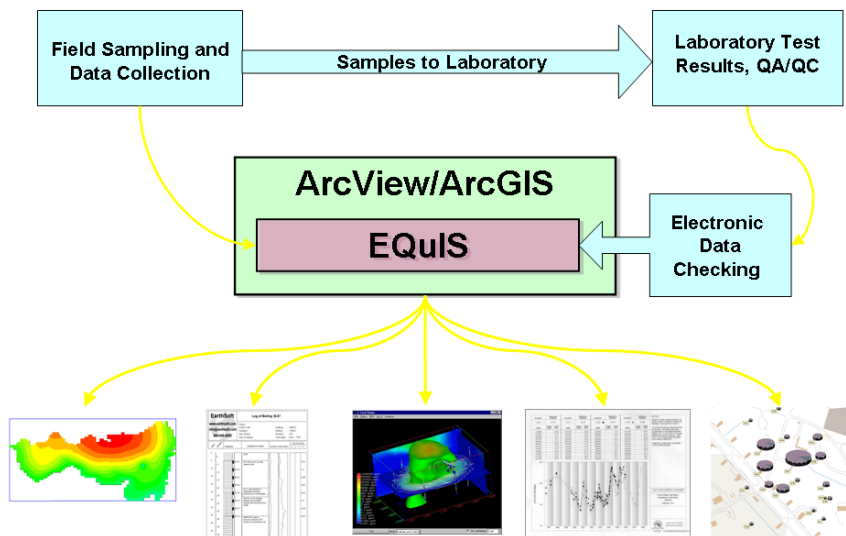

INTEGRATED ENVIRONMENTAL SOLUTIONS

EarthSoft

Environmental Quality Information System (EQuIS)

- **Most widely used environmental data management/data quality system in the world!**
 - o Over 200 Consulting Companies
 - o Over 350 Analytical Labs
 - o Choice of Government Agencies for data quality management
- **Established 1994 – over 14 years of development experience**
- **Open Architecture based with Hierarchical Security features**
- **Integrated with GIS for spatial representation**

- **Focus on data transactions and transfers**
- **Build quality checks into the process**
- **Identify “bad data” immediately**
- **Build data standards to improve quality**
- **Uses existing Electronic Digital Data (EDD) formats**